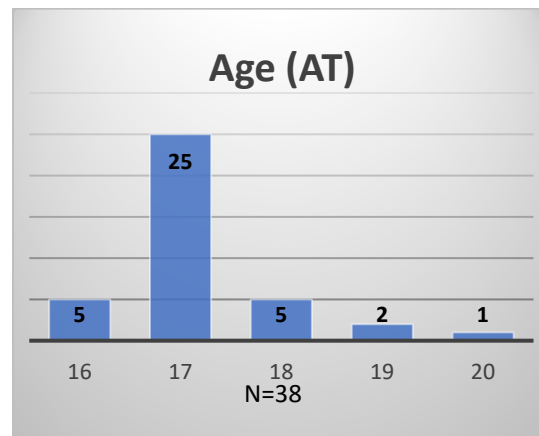

Daily Data Dashboard – January 25, 2023

Demographics for JTDC Population

Wednesday Morning Midnight Count

Total # of probation Involved youth¹: 1,066

¹ Probation Active: Any youth who is pending sentencing with an active social history, has been formally placed on probation or supervision with Cook County Juvenile Probation on the date of the report.

*Age, Gender and Race for Criminal Court population (N=1) is not represented in this report.

Data sources: cFive Supervisor – Probation Population and RMIS – JTDC Population

Daily Data Dashboard – January 25, 2023
Demographics for JTDC Population
Wednesday Morning Midnight Count