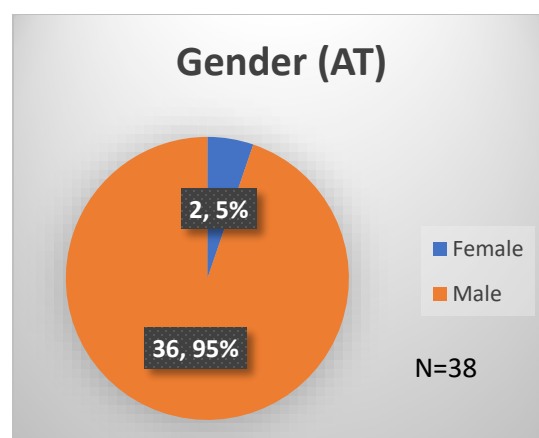

Daily Data Dashboard – January 25, 2023

Demographics for JTDC Population

Wednesday Morning Midnight Count

Total # of probation Involved youth¹: 1,066

¹ Probation Active: Any youth who is pending sentencing with an active social history, has been formally placed on probation or supervision with Cook County Juvenile Probation on the date of the report.

*Age, Gender and Race for Criminal Court population (N=1) is not represented in this report.

Data sources: cFive Supervisor – Probation Population and RMIS – JTDC Population

Daily Data Dashboard – January 25, 2023
Demographics for JTDC Population
Wednesday Morning Midnight Count