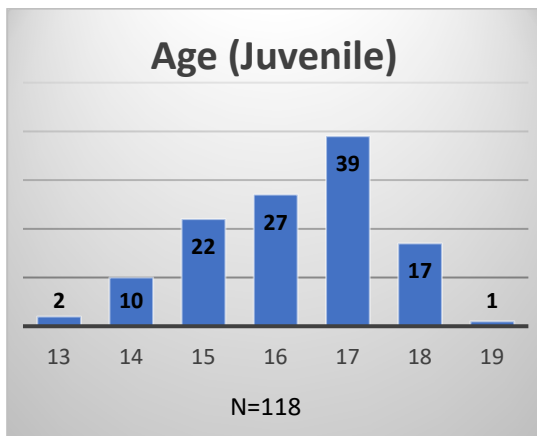

Daily Data Dashboard – January 25, 2023

Demographics for JTDC Population

Wednesday Morning Midnight Count

Total # of probation Involved youth¹: 1,066

¹ Probation Active: Any youth who is pending sentencing with an active social history, has been formally placed on probation or supervision with Cook County Juvenile Probation on the date of the report.

*Age, Gender and Race for Criminal Court population (N=1) is not represented in this report.

Data sources: cFive Supervisor – Probation Population and RMIS – JTDC Population

Daily Data Dashboard – January 25, 2023
Demographics for JTDC Population
Wednesday Morning Midnight Count