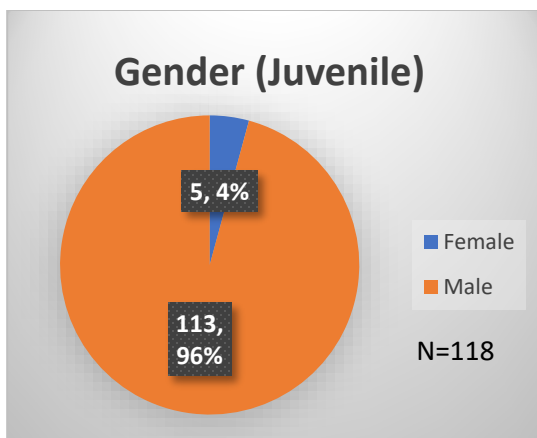

Daily Data Dashboard – January 25, 2023

Demographics for JTDC Population

Wednesday Morning Midnight Count

Total # of probation Involved youth¹: 1,066

¹ Probation Active: Any youth who is pending sentencing with an active social history, has been formally placed on probation or supervision with Cook County Juvenile Probation on the date of the report.

*Age, Gender and Race for Criminal Court population (N=1) is not represented in this report.

Data sources: cFive Supervisor – Probation Population and RMIS – JTDC Population

Daily Data Dashboard – January 25, 2023
Demographics for JTDC Population
Wednesday Morning Midnight Count