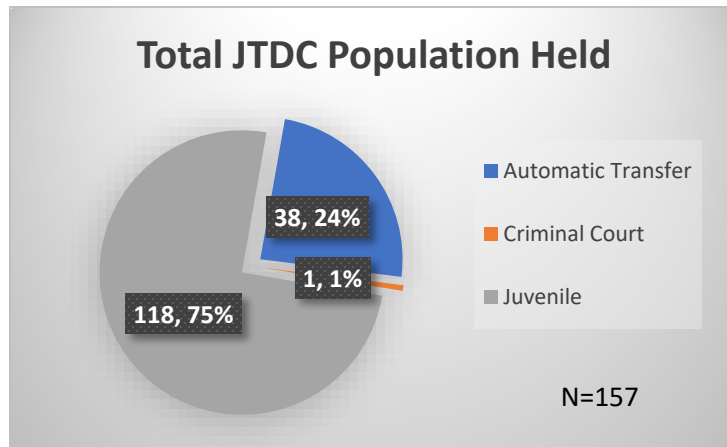

Daily Data Dashboard – January 25, 2023

Demographics for JTDC Population

Wednesday Morning Midnight Count

Total # of probation Involved youth¹: 1,066

¹ Probation Active: Any youth who is pending sentencing with an active social history, has been formally placed on probation or supervision with Cook County Juvenile Probation on the date of the report.

*Age, Gender and Race for Criminal Court population (N=1) is not represented in this report.

Data sources: cFive Supervisor – Probation Population and RMIS – JTDC Population

Daily Data Dashboard – January 25, 2023
Demographics for JTDC Population
Wednesday Morning Midnight Count